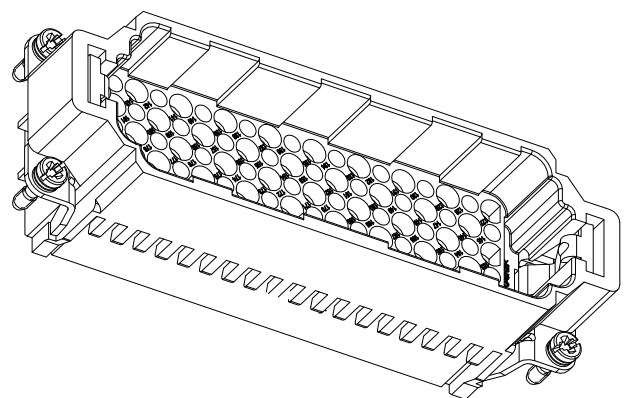

Panel cut out

All Dimensions in mm Original Size DIN A4	Date 2019-03-14	Drawing No. TC7472906	Rev. A00	Scale 1:1
	Part No. 10 31 108 2201	Created by Shuxu Huang	Checked by Yiyi Luo	Page 1/1
Type Name <b>IDD-108-CF(109-216)</b>				