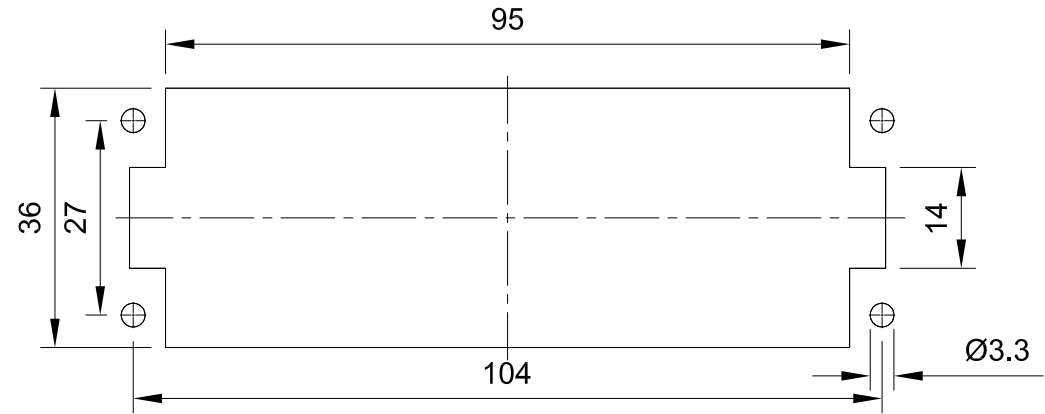

Panel cut out

All Dimensions in mm Original Size DIN A4	Date 2019-03-14	Drawing No. TC7472906	Rev. A00	Scale 1:1
	Part No. 10 31 108 2201	Created by Shuxu Huang	Checked by Yiyi Luo	Page 1/1
Type Name <b>IDD-108-CF(109-216)</b>				